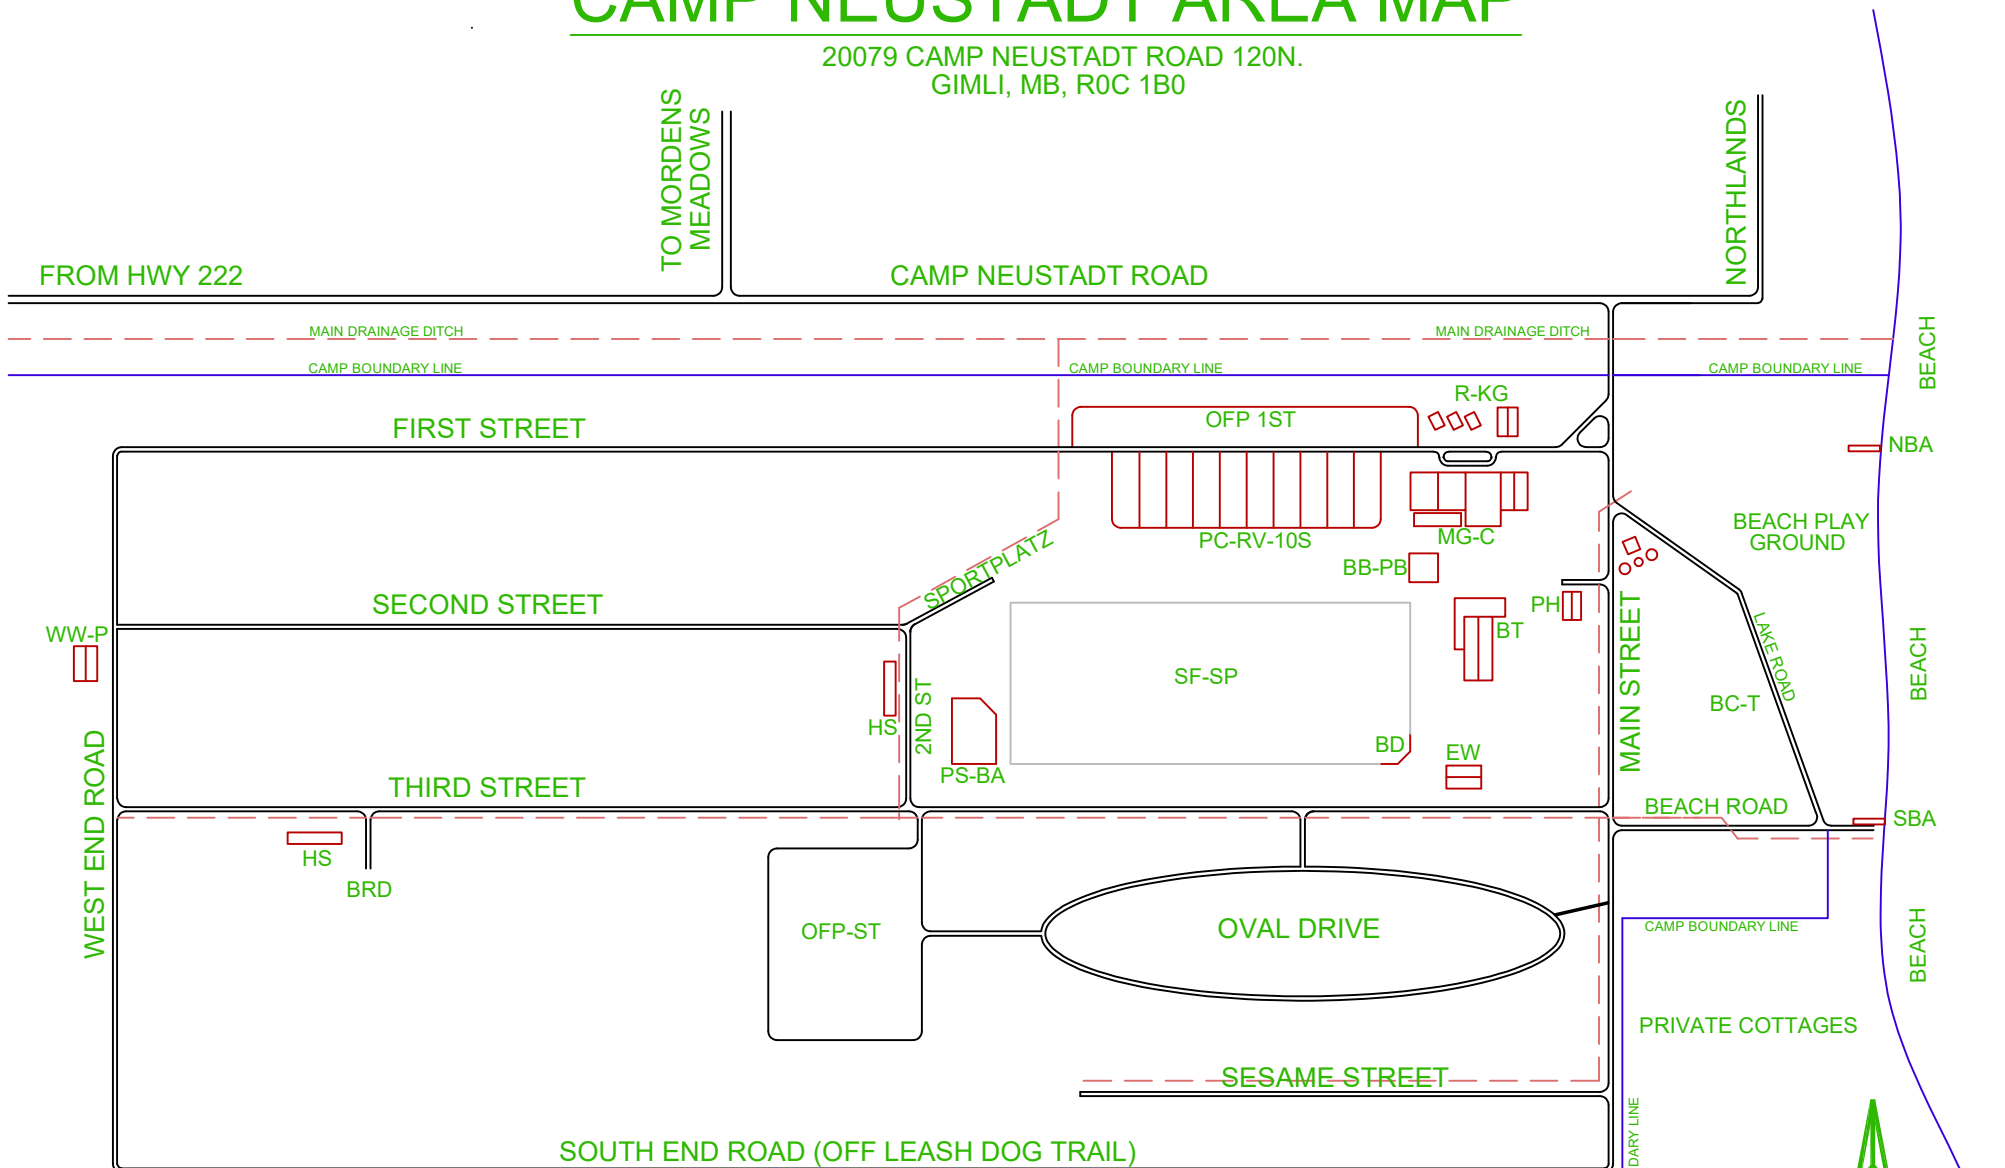

CAMP NEUSTADT AREA MAP

20079 CAMP NEUSTADT ROAD 120N.
GIMLI, MB, R0C 1B0

LEGEND:

NBA: NORTH BEACH ACCESS
 SBA: SOUTH BEACH ACCESS
 BC-T: BASIC CAMPING (TENTS)
 PH: PUMP HOUSE
 R-KG: RECYCLE / KITCHEN GARBAGE
 MG-C: MAINTENANCE GARAGE / COMPOUND
 BT: BEER TENT
 EW: EAST WASHROOM
 BB-PB: BASKETBALL / PICKLEBALL
 BD: BASEBALL DIAMOND
 OFF-1ST: OVERFLOW PARKING FIRST ST.
 PC-RV-10S: PREMIUM CAMPING - R.V. 10 SITES

SF-SP: SOCCER FIELD / SPORTPLATZ
 PS-BA: PLAY STRUCTURE / BBQ AREA
 OFF-ST: OVERFLOW PARKING & SEASONAL STORAGE
 BRD: BRUSH & LEAF DUMP
 WW-P: WEST WASHROOM/PUMP HOUSE
 HS: HORSE SHOE PITS
 -----: DRAINAGE DITCHES

NTS - NOT TO SCALE