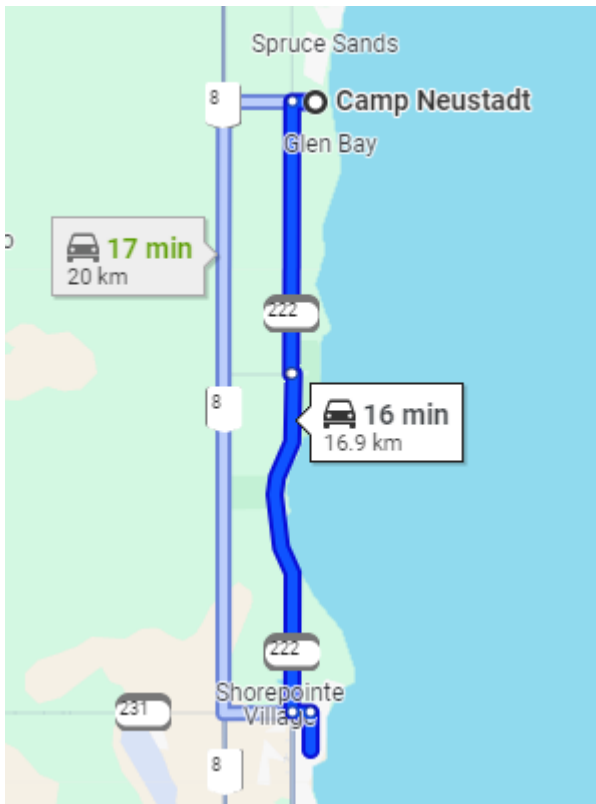

Example of Directions: (refer to map attached)

Travel approximately 8km north of Gimli on Hwy 222 to Camp Morton Road, turn west then immediately turn north on Hwy 222 for approximately 6.5km to Camp Neustadt Road. Turn east on to Camp Neustadt Road and travel towards the lake to address 20079 – right before Lake Winnipeg. Turn south (right) to enter the Camp.

There is an AED located in the Women’s East Washroom – you will need your washroom key to unlock the door

CAMP NEUSTADT

20079 CAMP NEUSTADT ROAD 120N.
GIMLI, MB, ROC 1 B0

R.M. OF GIMLI – DIRECTIONS

Directions from Gimli, MB to Camp Neustadt, MB

← from Gimli, Manitoba
to Camp Neustadt, Brewster Bay, MB ROC OCO

Gimli Manitoba

↑ Head north on 3 Ave toward Goldfield Dr
900 m

↶ Turn left onto 5th St N/N Fifth Ave
450 m

↷ Turn right onto 222 Rd/MB-222 N
8.3 km

↶ Turn left onto Camp Morton Rd/MB-222 N/MB-324 W
55 m

↷ Turn right onto 222 Rd/MB-222 N
6.6 km

↷ Turn right onto Camp Neustadt Rd
550 m

Camp Neustadt Brewster Bay, MB ROC OCO