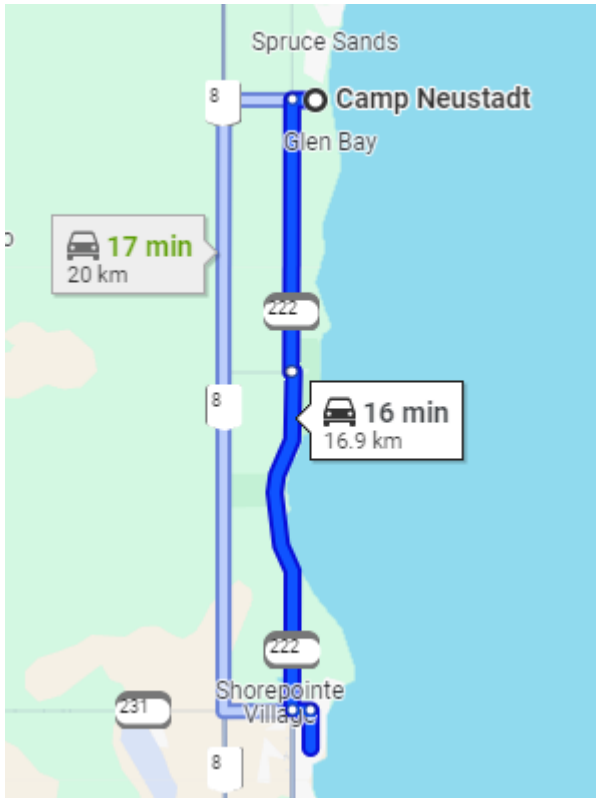

Travel approximately 8km north of Gimli on Hwy 222 to Camp Morton Road, turn west then immediately turn north on Hwy 222 for approximately 6.5km to Camp Neustadt Road. Turn east on to Camp Neustadt Road and travel towards the lake to address 20079 – right before Lake Winnipeg. Turn south (right) to enter the Camp.

**There is an AED located in the Women’s East Washroom – you will need your washroom key to unlock the door**

## R.M. OF GIMLI – DIRECTIONS

Directions from Gimli, MB to Camp Neustadt, MB

← from Gimli, Manitoba  
to Camp Neustadt, Brewster Bay, MB ROC OCO

**Gimli**  
Manitoba

↑ Head north on 3 Ave toward Goldfield Dr

6.6 km

↷ Turn right onto Camp Neustadt Rd

550 m

**Camp Neustadt**  
Brewster Bay, MB ROC OCO