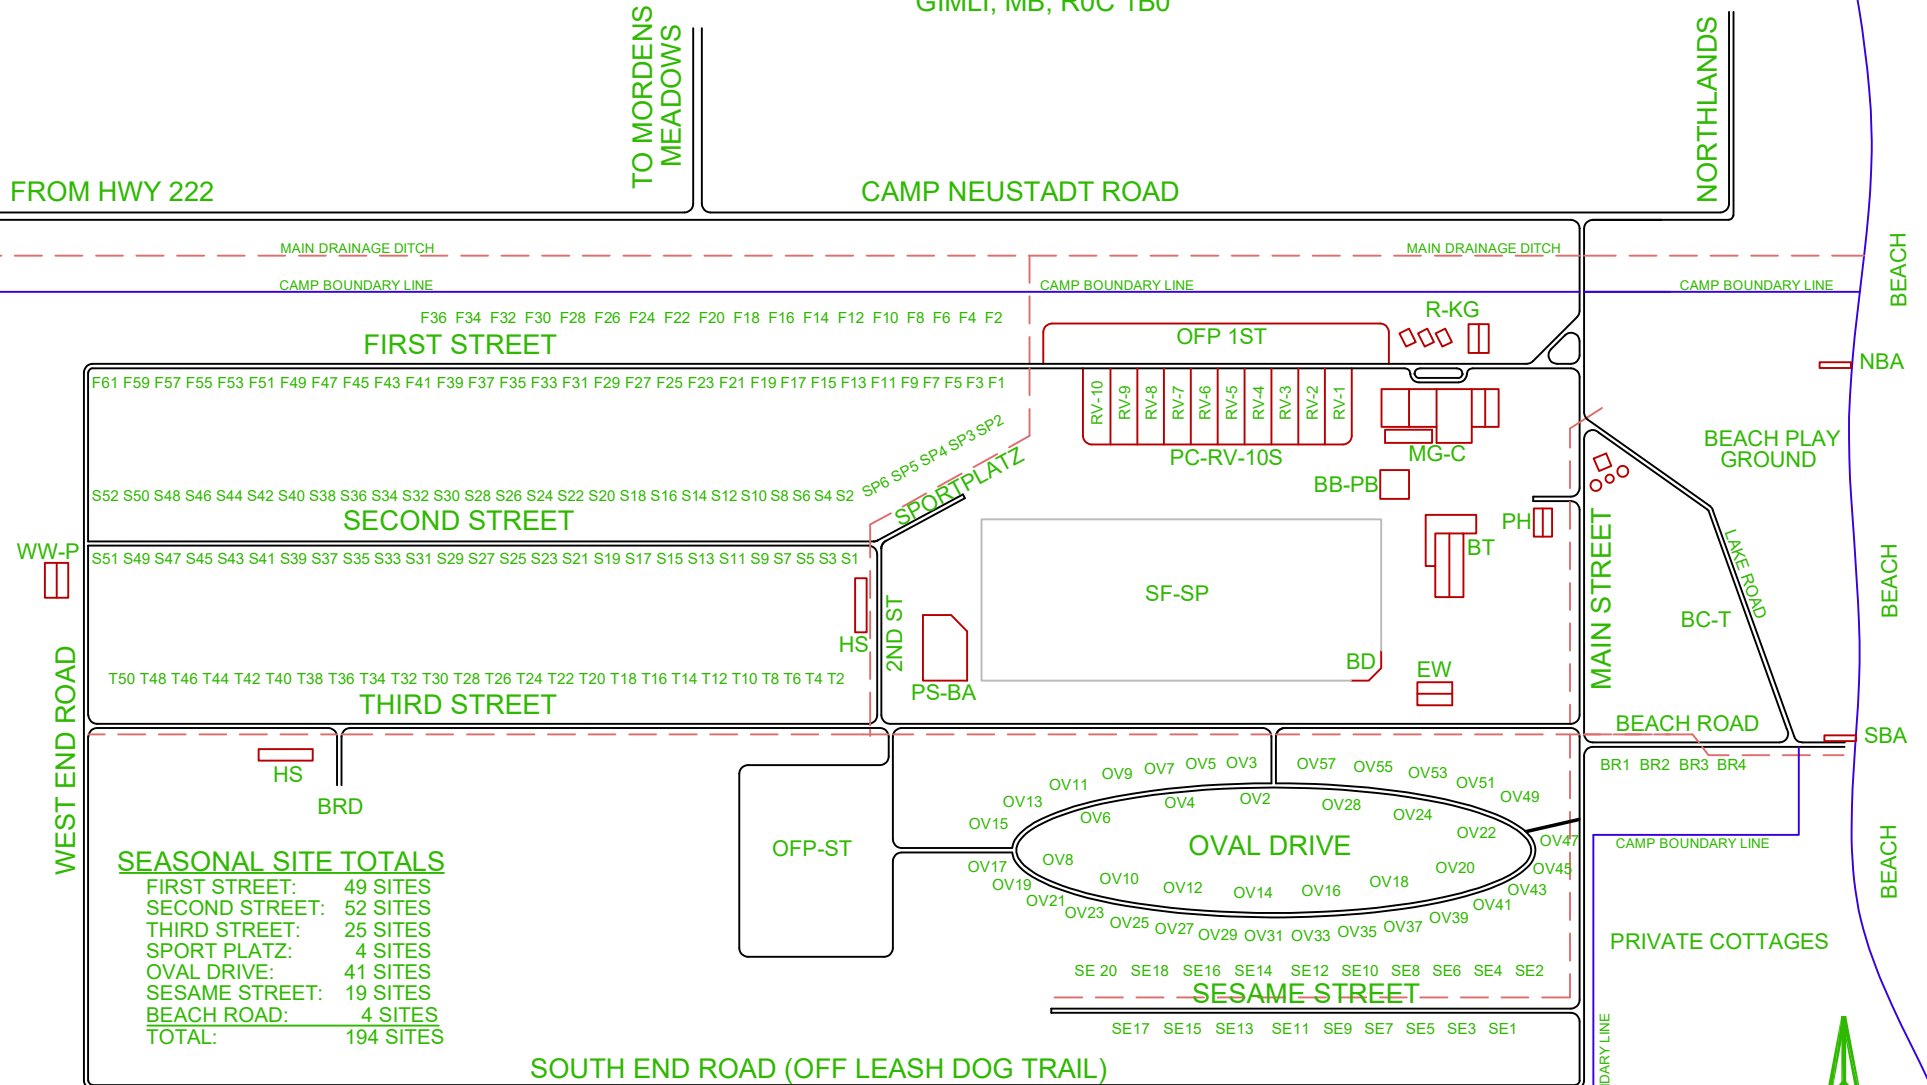

CAMP NEUSTADT - LOT NUMBERS

20079 CAMP NEUSTADT ROAD 120N.
GIMLI, MB, R0C 1B0

LEGEND:

NBA: NORTH BEACH ACCESS
 SBA: SOUTH BEACH ACCESS
 BC-T: BASIC CAMPING (TENTS)
 PH: PUMP HOUSE
 R-KG: RECYCLE / KITCHEN GARBAGE
 MG-C: MAINTENANCE GARAGE / COMPOUND
 BT: BEER TENT
 EW: EAST WASHROOM
 BB-PB: BASKETBALL / PICKLEBALL
 BD: BASEBALL DIAMOND
 OFF-1ST: OVERFLOW PARKING FIRST ST.
 PC-RV-10S: PREMIUM CAMPING - R.V. 10 SITES

SF-SP: SOCCER FIELD / SPORTPLATZ
 PS-BA: PLAY STRUCTURE / BBQ AREA
 OFF-ST: OVERFLOW PARKING & SEASONAL STORAGE
 BRD: BRUSH & LEAF DUMP
 WW-P: WEST WASHROOM/PUMP HOUSE
 HS: HORSE SHOE PITS
 -----: DRAINAGE DITCHES

NTS - NOT TO SCALE